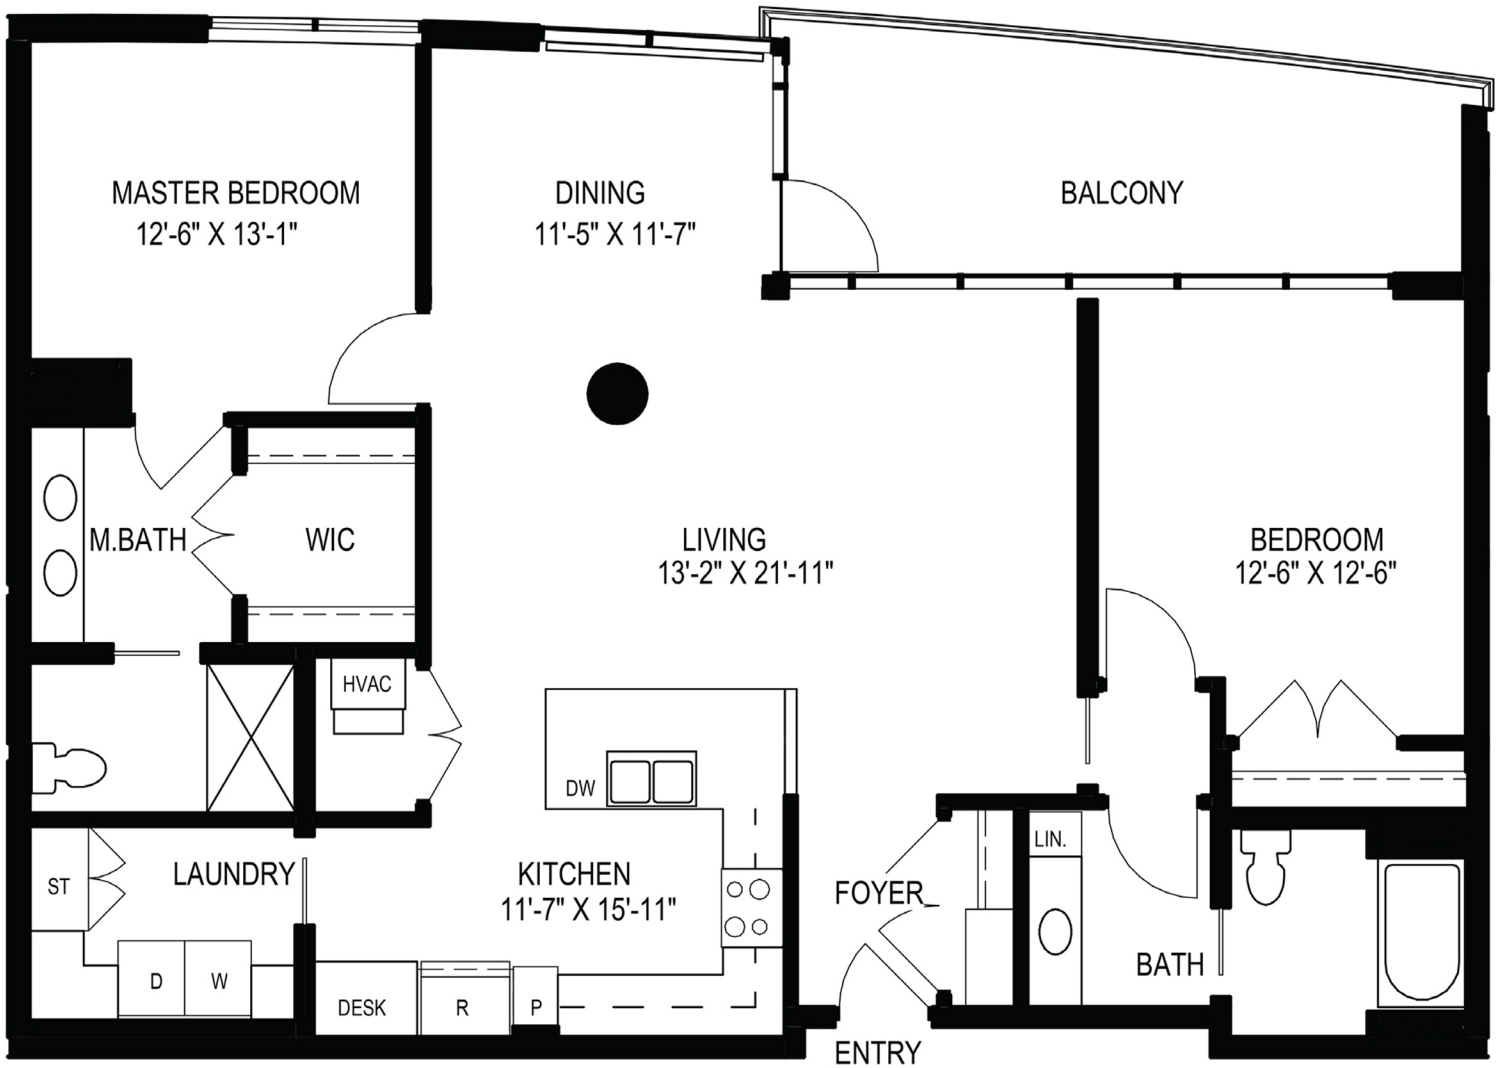

# Johnstone

1,455 square feet  
2 Bedrooms Plus and 2 Bathrooms

Located on Floors 7-21