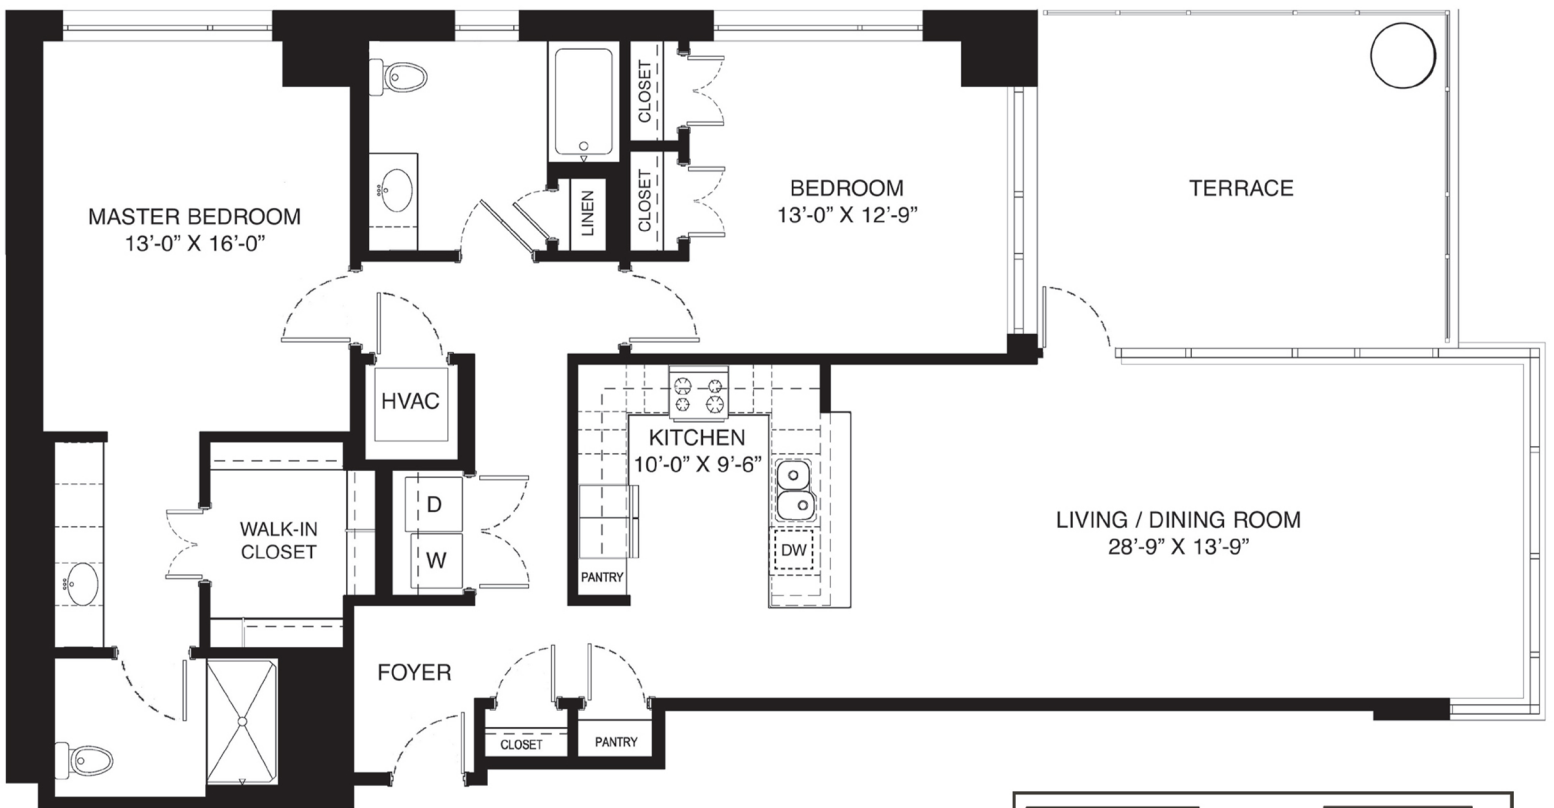

## South Tower

1465 square feet\*

2 Bedrooms and 2 Bathrooms

Located on:  
Floors 3-6