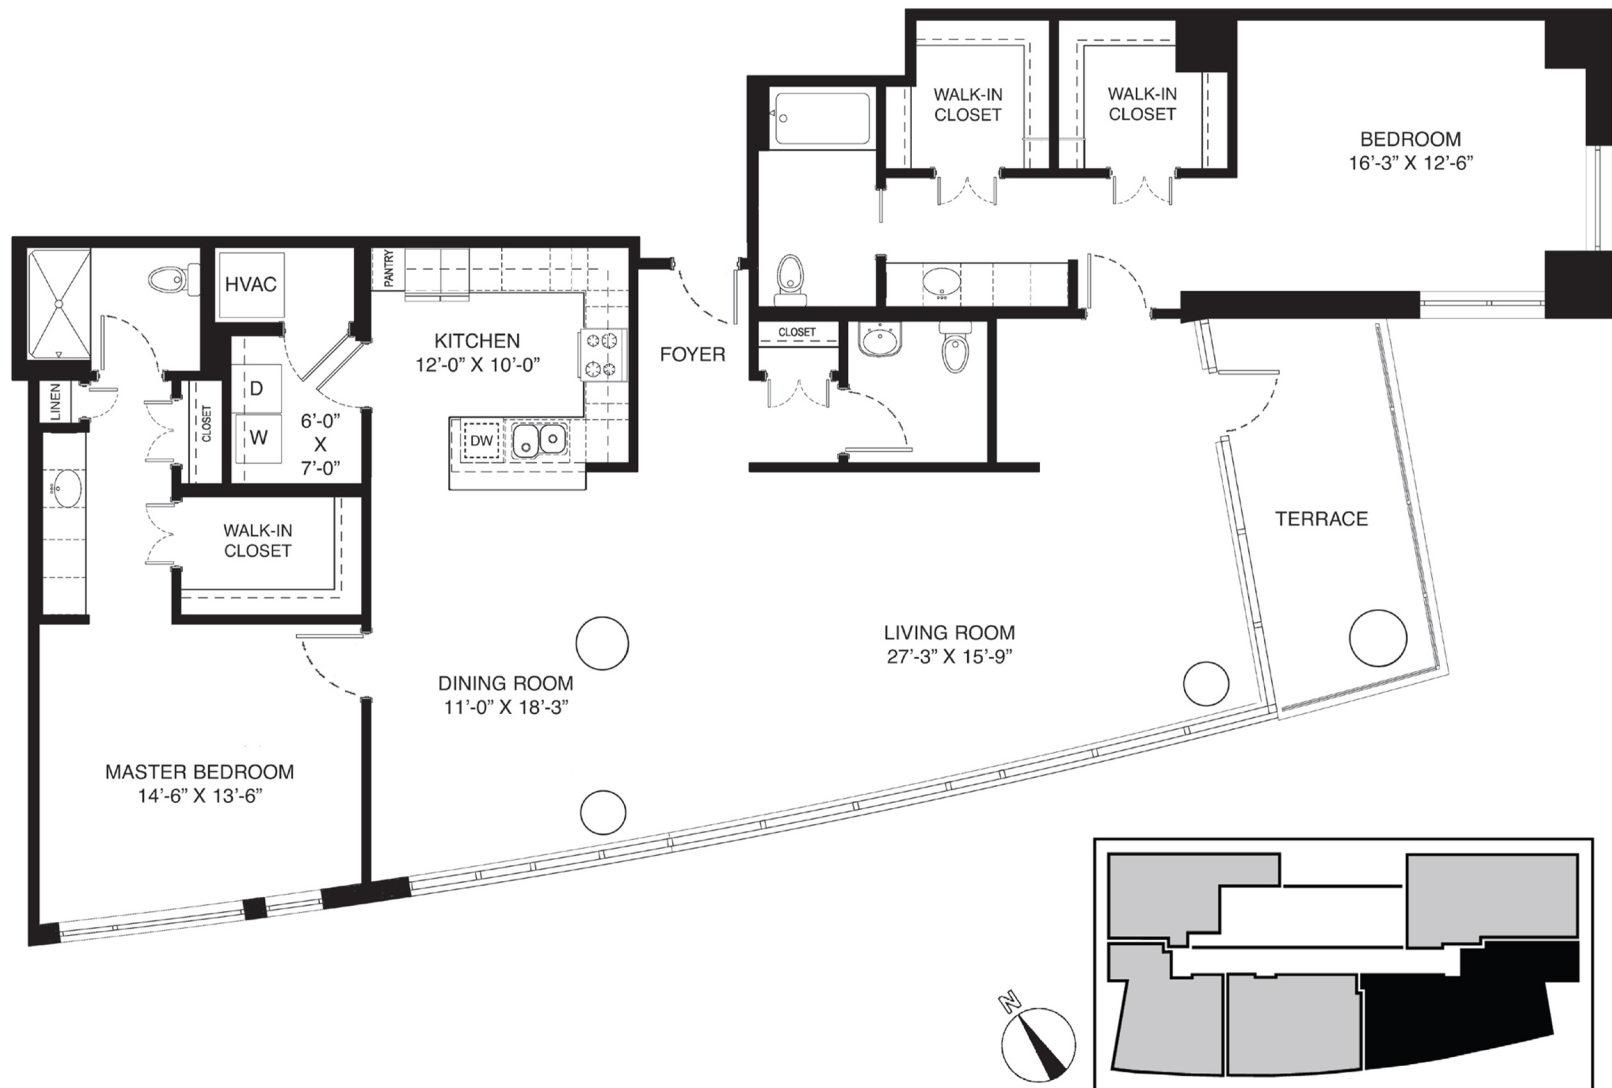

Easthampton

South Tower

1945 square feet

2 Bedrooms and 2-1/2 Bathrooms

Located on:
Floors 7-8, 10-19