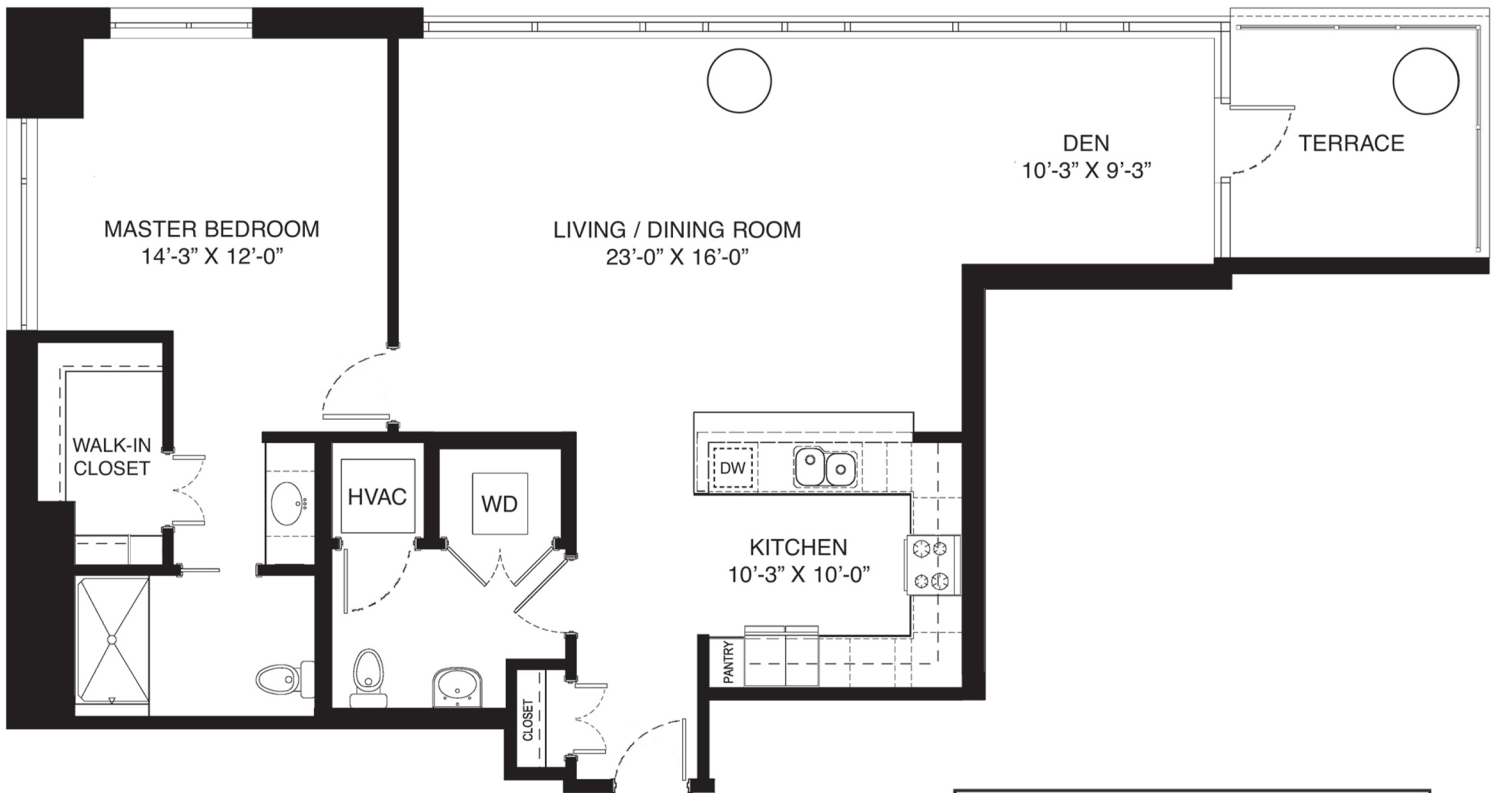

Amherst
South Tower
1135 square feet
1 Bedroom and 1 1/2 Bathrooms

Located on:
Floors 3, 5, 7-11, 14-16 and 20