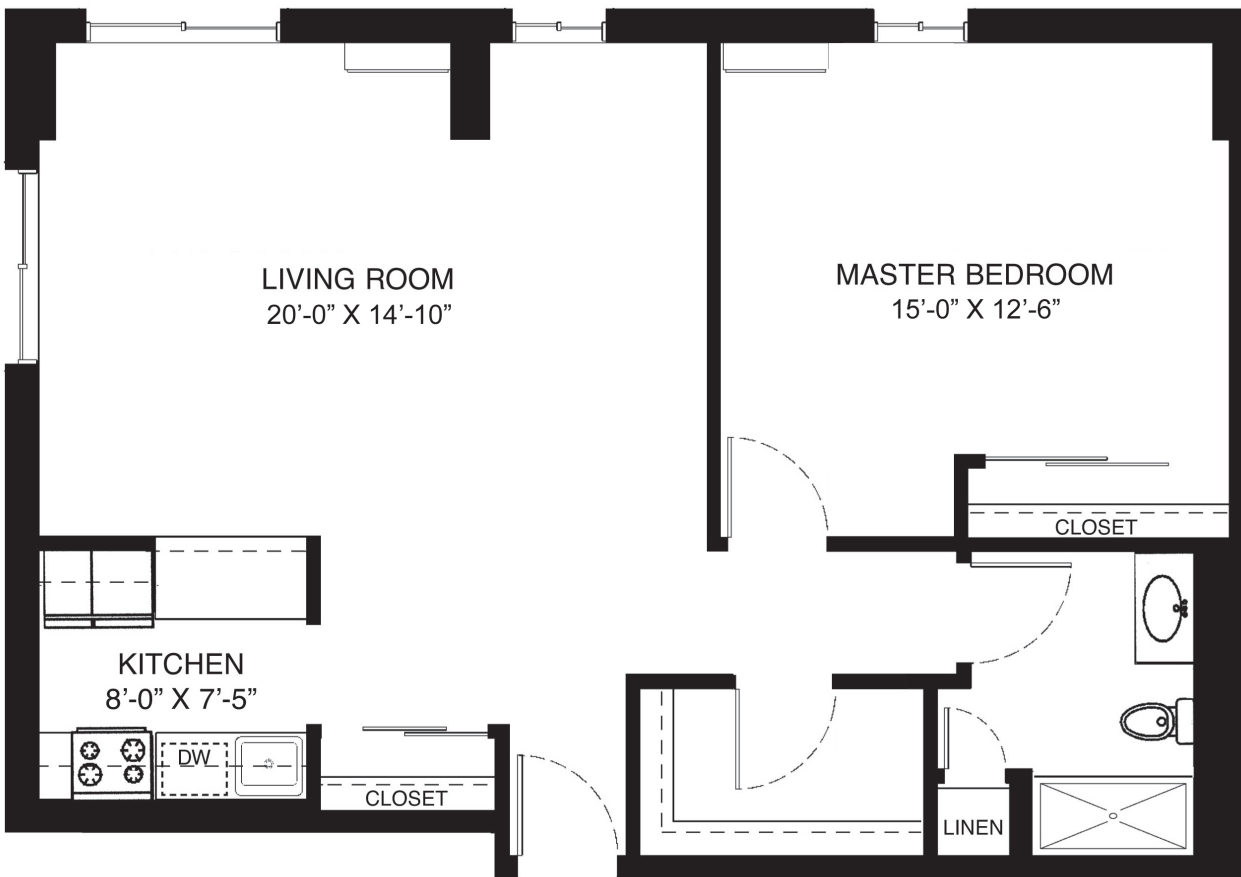

Tresburn

Central Tower Apartment
875 square feet*
1 Bedroom and 1 Bathroom

*Not to Scale