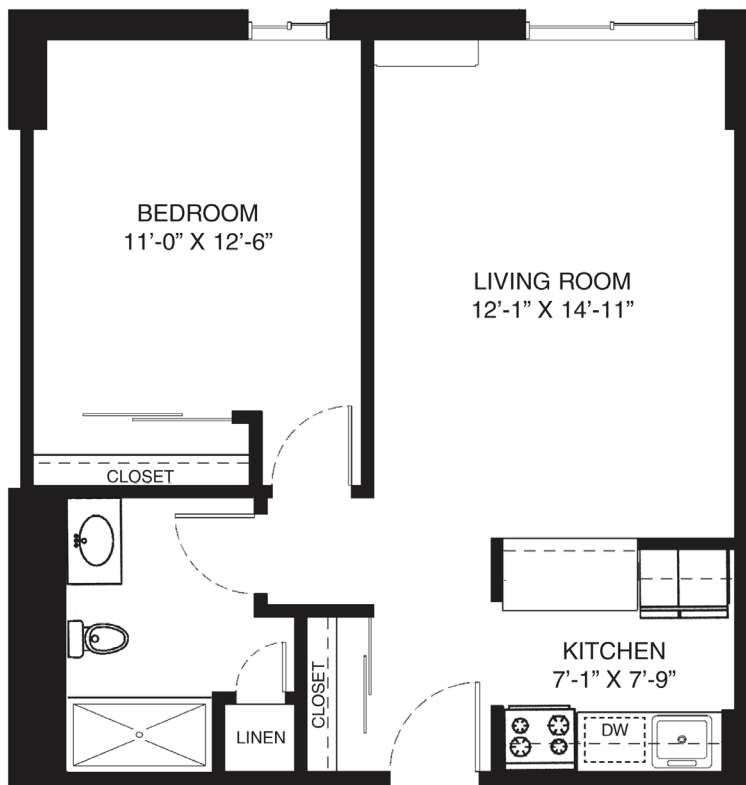

North Tower Apartment
600 square feet*
1 Bedroom and 1 Bathroom

*Not to Scale