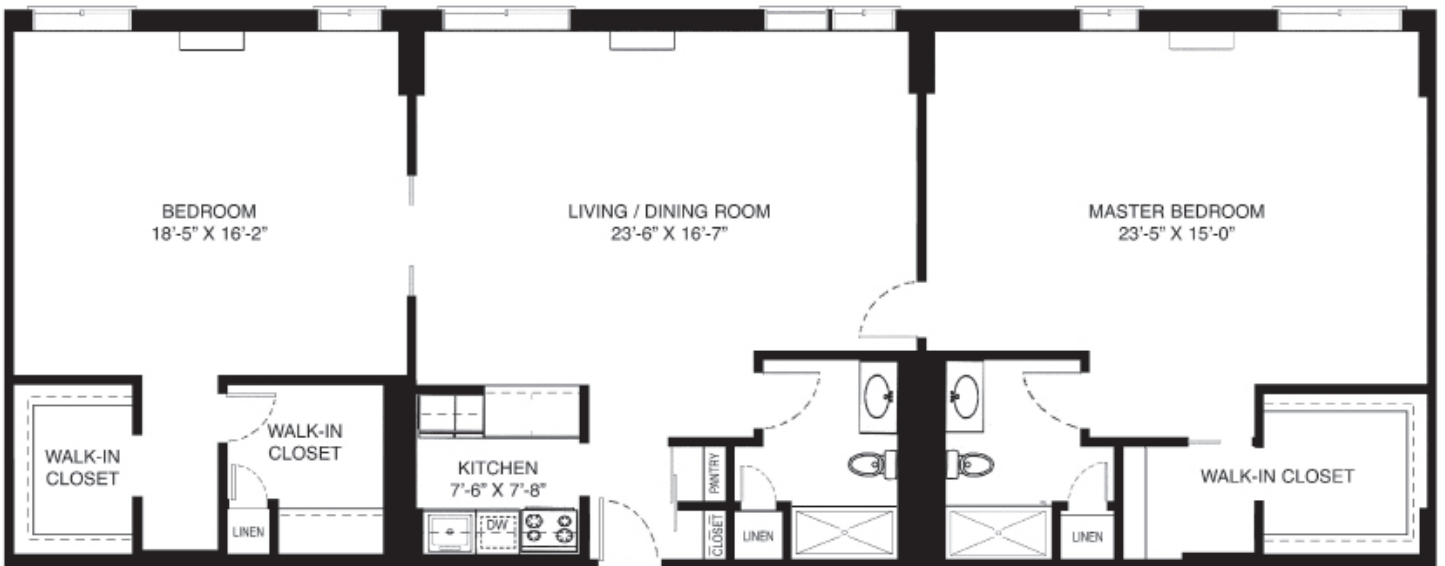

**Central Tower Apartment**  
**1675 square feet\***  
**2 Bedroom and 2 Bathrooms**

\*Not to Scale