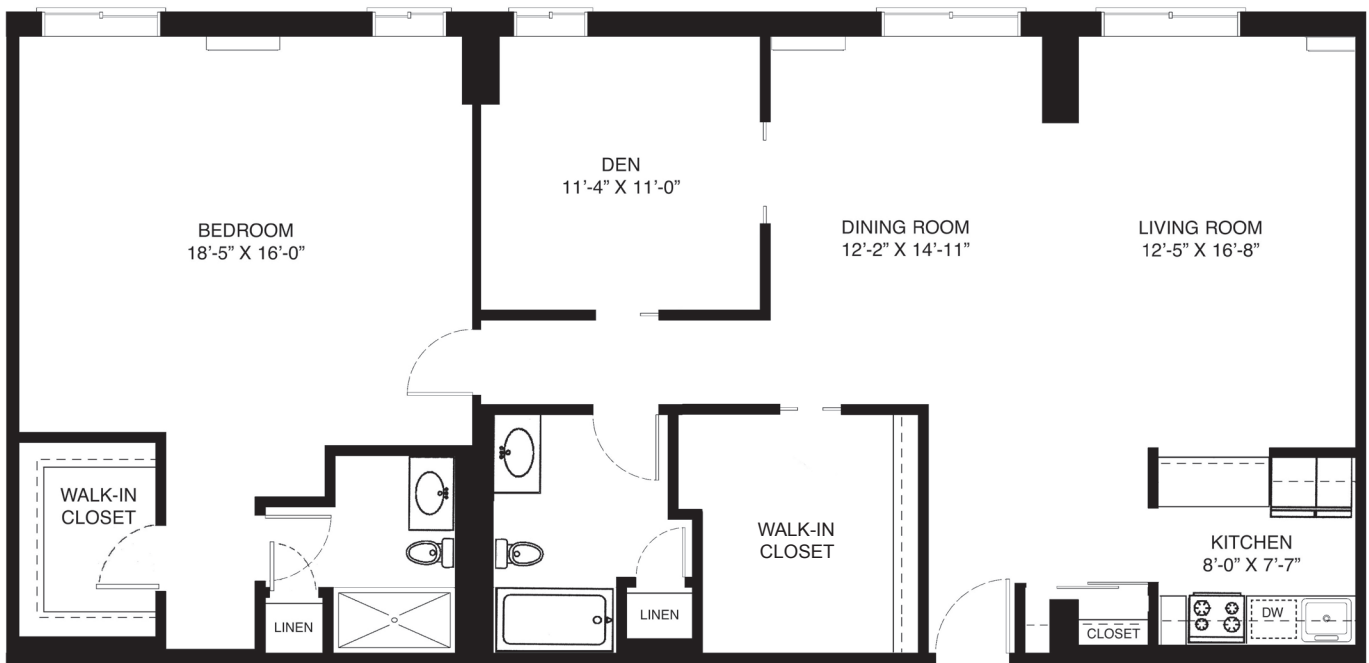

Dorset

Central Tower Apartment
1350 square feet*
1 Bedroom Plus Den and 2 Bathrooms

*Not to Scale