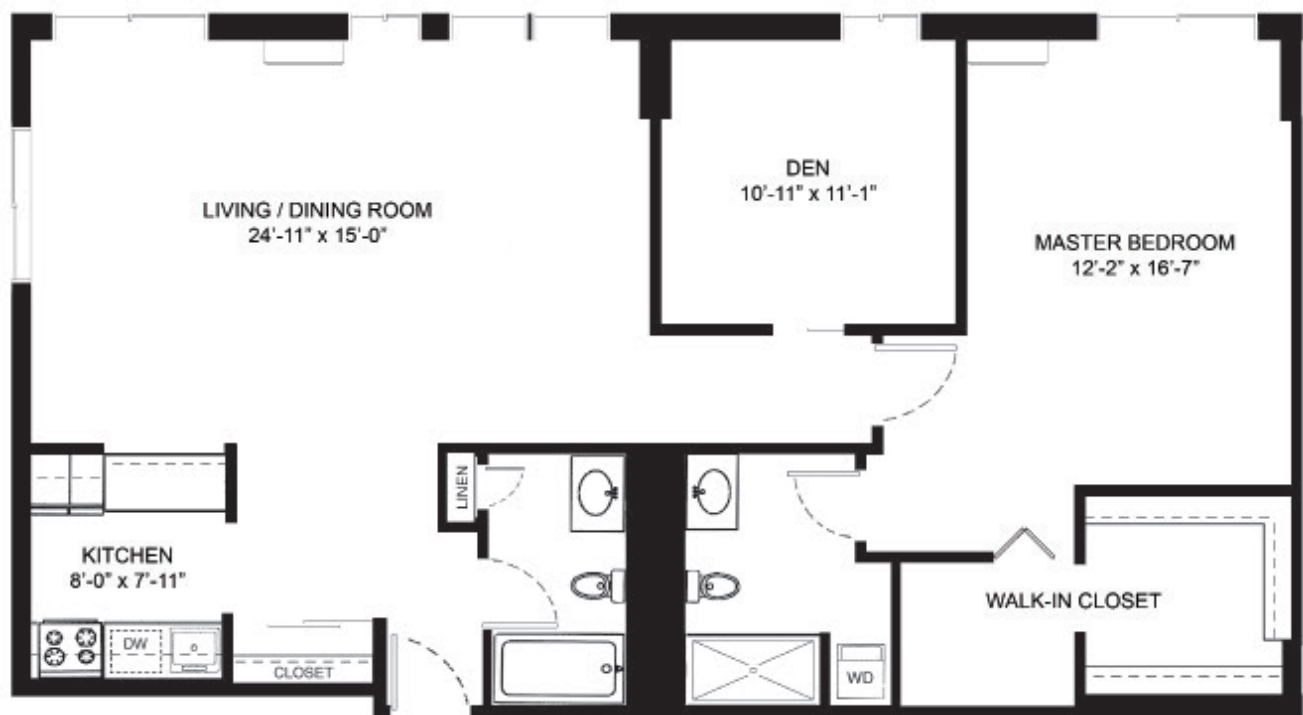

Devonshire

Central Tower - Corner Apartment 1200 square feet* 1 Bedroom plus Den and 2 Bathrooms

*Not to Scale