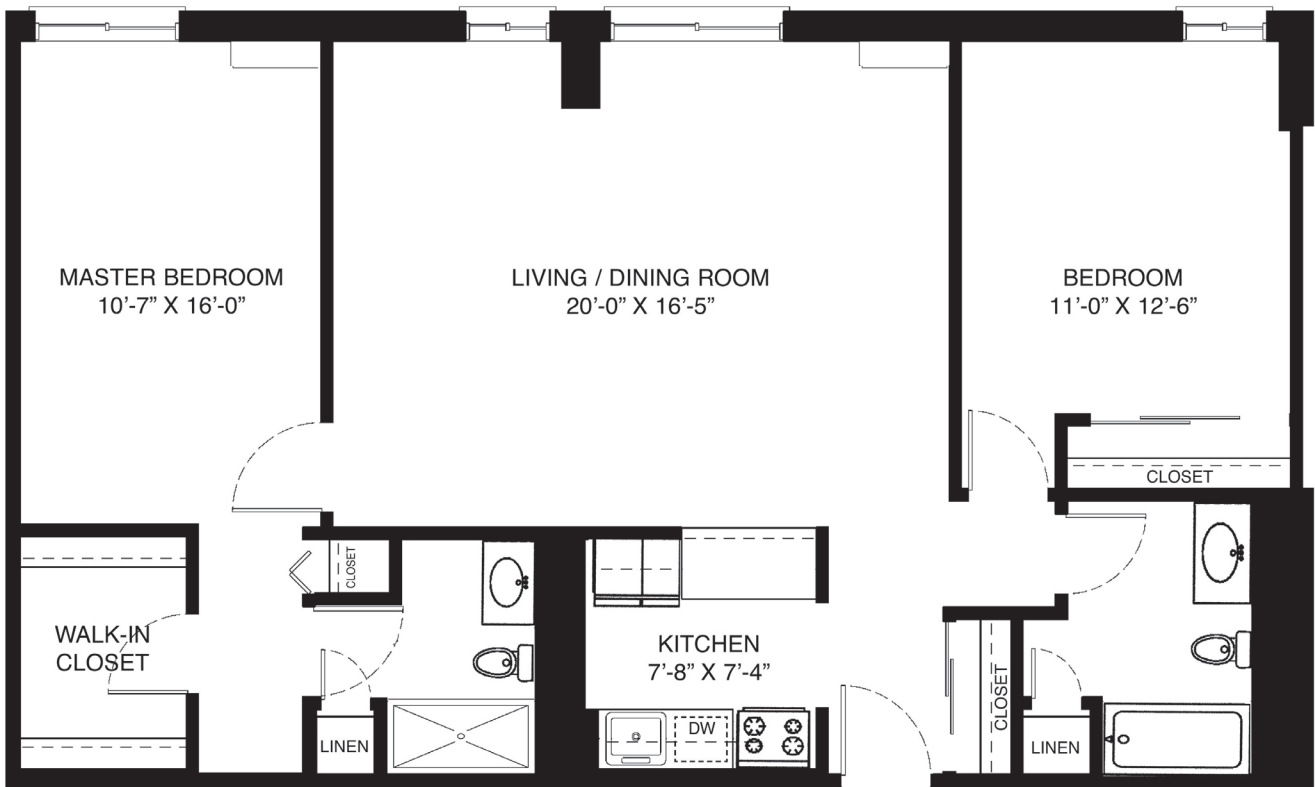

Canton

Central Tower Apartment
1075 square feet*
2 Bedrooms and 2 Bathrooms

*Not to Scale