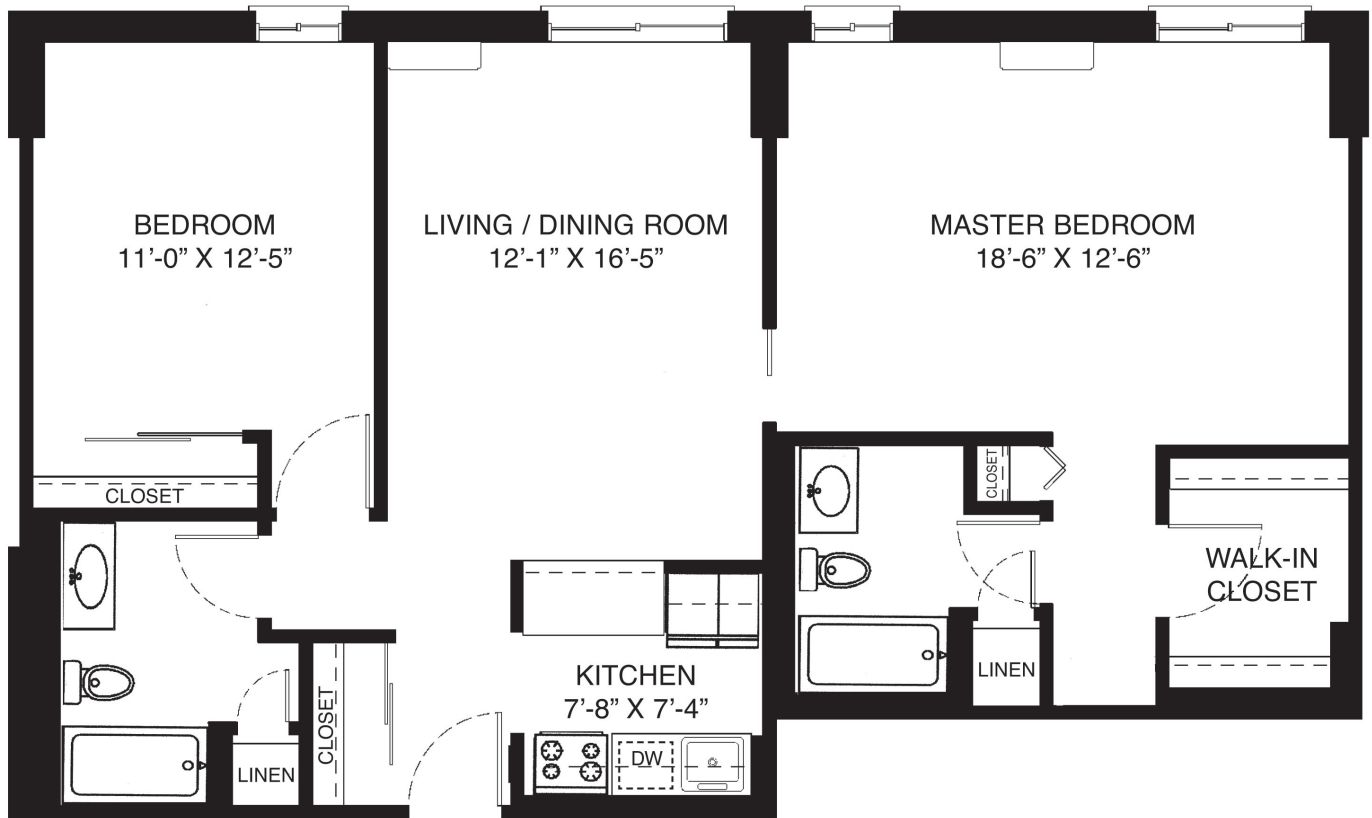

# Bedford

**Central Tower Apartment**  
**1000 square feet\***  
**2 Bedrooms and 2 Bathrooms**

\*Not to Scale