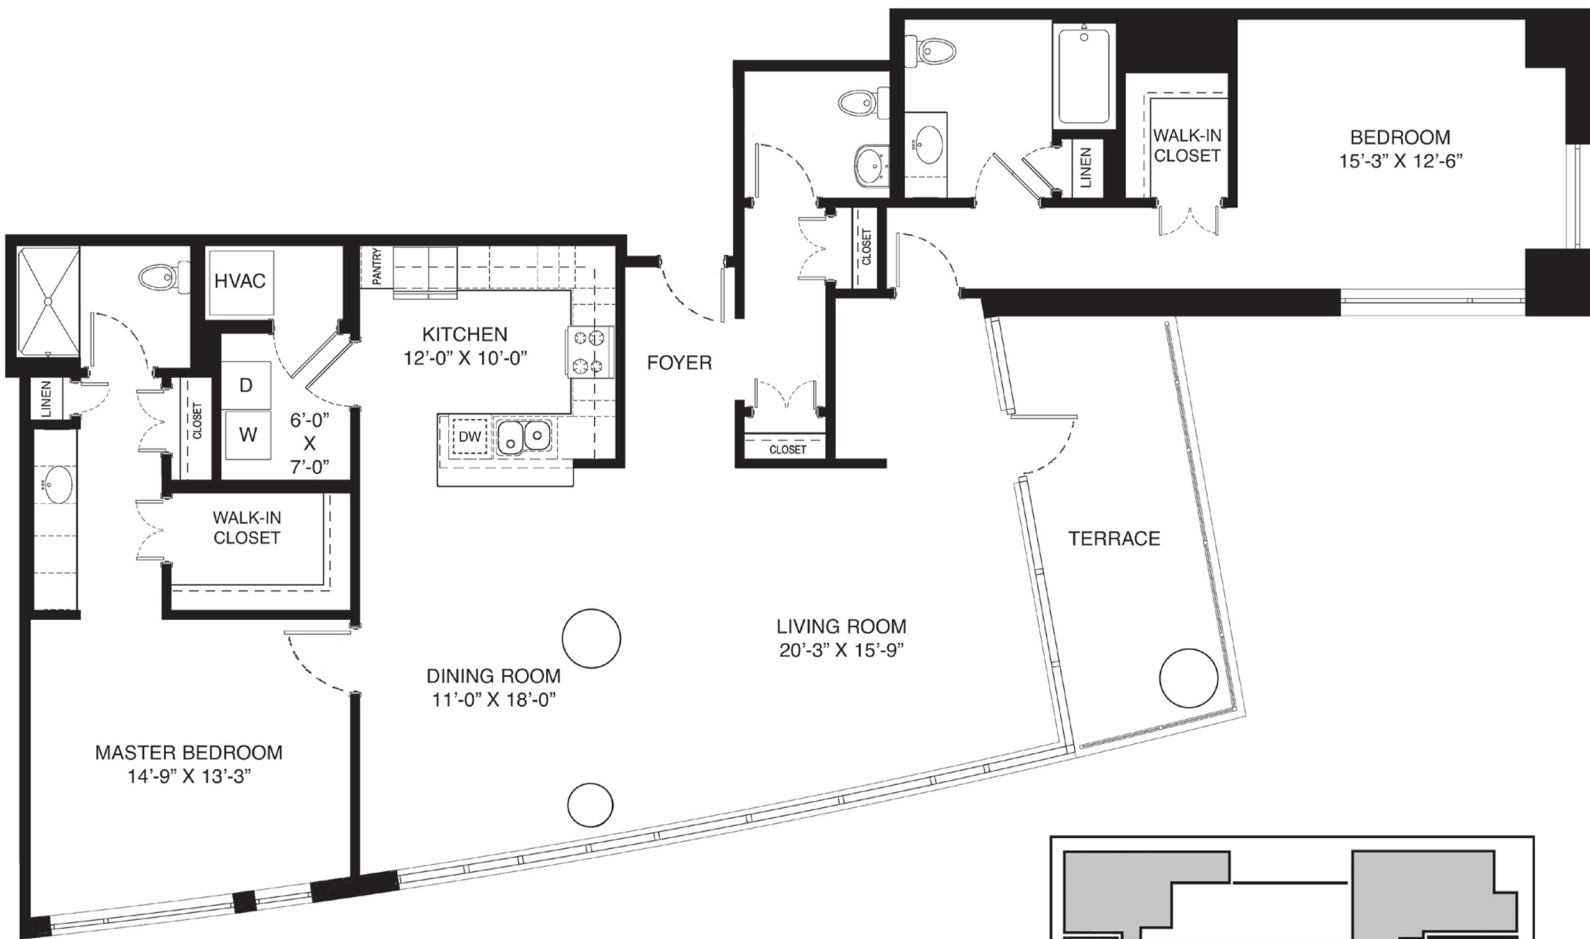

Somerset

South Tower

1780 square feet*

2 Bedrooms plus Dining Room and 2-1/2 Bathrooms

Located on:
Floors 3 - 6