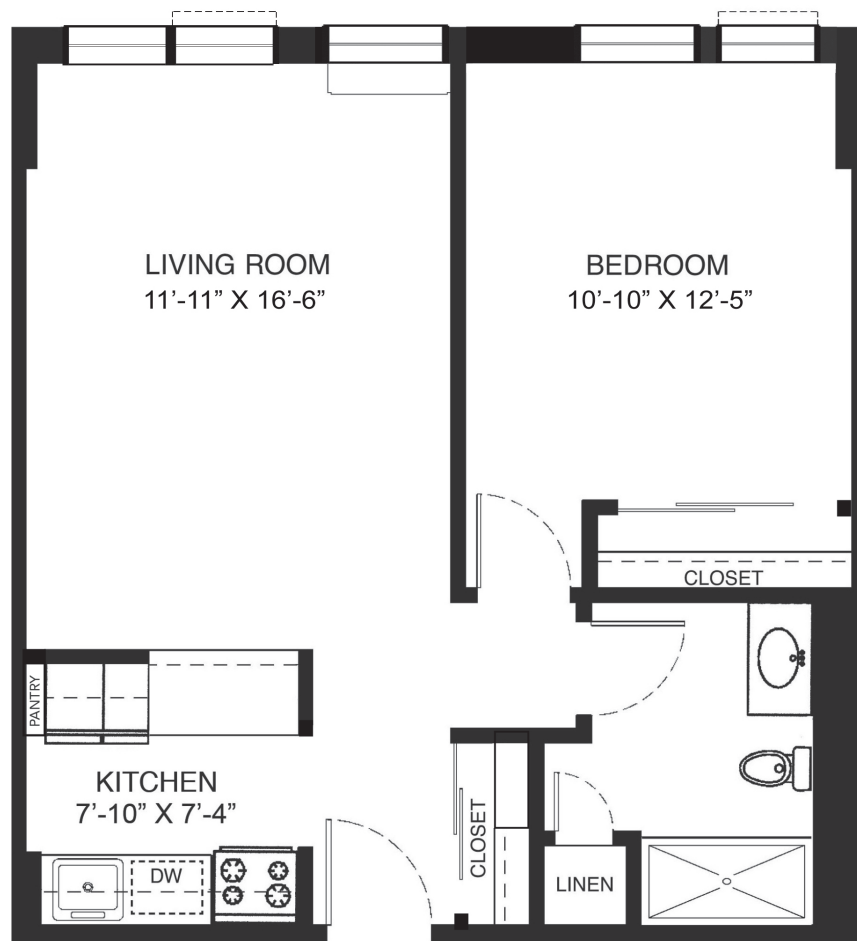

Saybrook

Central Tower Apartment
600 square feet*
1 Bedroom and 1 Bathroom

*Not to Scale